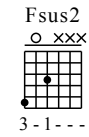

# Unmet

Terry Lee Hale

The Blue Room

Open Gm Tuning

① = D ④ = D

② = A# ⑤ = G

③ = G ⑥ = D

Capo. 2 fret

Don't bother knocking she ain't home Where'd she go?  
G#m G#

Chorus

Don't know  
Gm Gmadd9 D#

Guitar Instrumental break  
D#5 D#add9 Gm