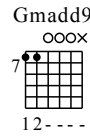

# Unmet

Terry Lee Hale

The Blue Room

Open Gm Tuning

① = D ④ = D

② = A# ⑤ = G

③ = G ⑥ = D

Capo. 2 fret

Moderate ♩ = 114

1

D# D# Gm

let ring - - - 4

TAB

4

Gm D# D# Gm

let ring - - - 4

Don't bother knocking she ain't home Where'd she go?  
G#m G#

Chorus

Don't know  
Gm Gmadd9 D#

Guitar Instrumental break  
D#5 D#add9 Gm