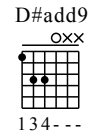

# Unmet

Terry Lee Hale

The Blue Room

Open Gm Tuning

① = D ④ = D

② = A# ⑤ = G

③ = G ⑥ = D

Capo. 2 fret

Moderate ♩ = 114

1

D# D# Gm

let ring - - - 4

TAB

4

Gm D# D# Gm

let ring - - - 4

Don't bother knocking she ain't home Where'd she go?  
G#m G#

Chorus

Don't know  
Gm Gmadd9 D#

Guitar Instrumental break  
D#5 D#add9 Gm