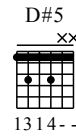

# Unmet

Terry Lee Hale

The Blue Room

Open Gm Tuning

① = D ④ = D

② = A# ⑤ = G

③ = G ⑥ = D

Capo. 2 fret

Don't bother knocking she ain't home Where'd she go?  
G#m G#

Chorus

Don't know  
Gm Gmadd9 D#

Guitar Instrumental break  
D#5 D#add9 Gm