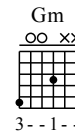

# Unmet

Terry Lee Hale

The Blue Room

Open Gm Tuning

① = D ④ = D

② = A# ⑤ = G

③ = G ⑥ = D

Capo. 2 fret

Don't bother knocking she ain't home Where'd she go?  
G#m G#

Chorus

Don't know  
Gm Gmadd9 D#

Guitar Instrumental break  
D#5 D#add9 Gm