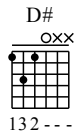

# Unmet

Terry Lee Hale

The Blue Room

Open Gm Tuning

① = D ④ = D

② = A# ⑤ = G

③ = G ⑥ = D

Capo. 2 fret

Moderate ♩ = 114

1

D# D# Gm

let ring - - - 4

TAB

4

Gm D# D# Gm

let ring - - - 4

Don't bother knocking she ain't home Where'd she go?  
G#m G#

Chorus

Don't know  
Gm Gmadd9 D#

Guitar Instrumental break  
D#5 D#add9 Gm