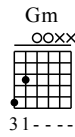

# Unmet

Terry Lee Hale

The Blue Room

Open Gm Tuning

① = D ④ = D

② = A# ⑤ = G

③ = G ⑥ = D

Capo. 2 fret

Moderate ♩ = 114

1

D# D# Gm

let ring - - - 4

TAB

4

Gm D# D# Gm

let ring - - - 4

Don't bother knocking she ain't home Where'd she go?  
G#m G#

Chorus

Don't know  
Gm Gmadd9 D#

Guitar Instrumental break  
D#5 D#add9 Gm